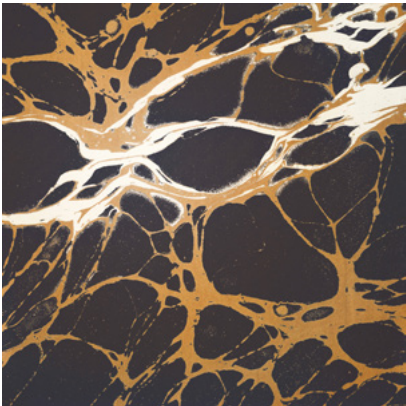

Calico

NIGHT

Tear Sheet

Night is an exploration of the duality of darkness and light.

BRICK

COPPER

ECRU

GLAZE

INDIGO

PERIDOT

ROYAL

SLATE

Night Copper

Suitable for residential and commercial projects

COLOR
Copper

STOCK
Made to order