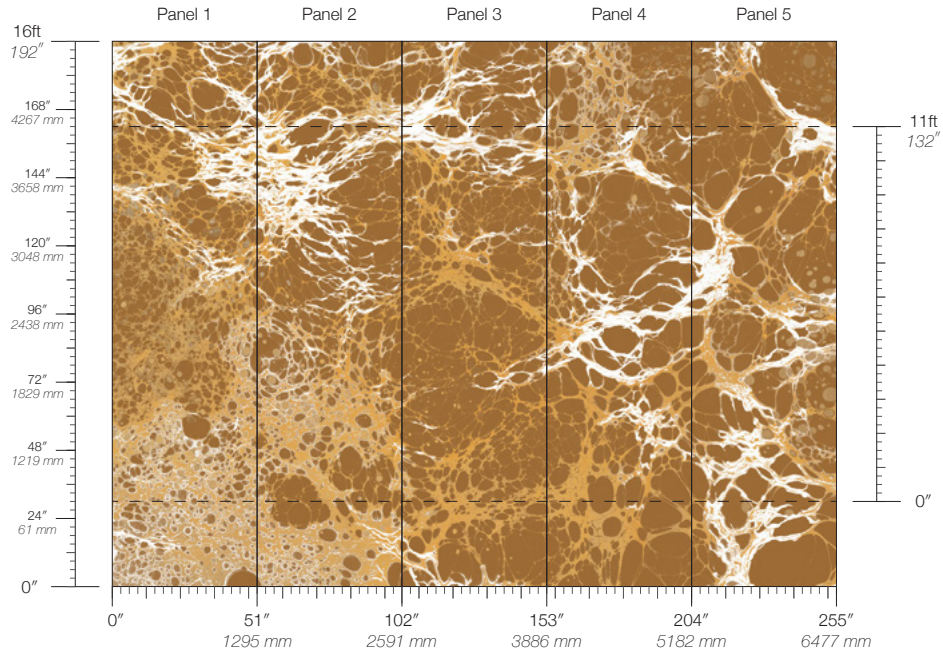

Calico

NIGHT

Tear Sheet

Night is an exploration of the duality of darkness and light.

BRICK

COPPER

ECRU

GLAZE

INDIGO

PERIDOT

ROYAL

SLATE

Night Copper

Suitable for residential and commercial projects

COLOR
Copper

STOCK
Made to order

ORIGIN
USA

DISCLAIMER
Panel maps represent mural artwork only. Reference the physical sample for color and texture.

PANEL WIDTH
51" / 1295 mm trimmed

FLAMMABILITY
ASTM E84 Adhered Class A

DETAILS
Custom options available

PANEL HEIGHT
132" / 3353 mm standard
192" / 4877 mm extended

ENVIRONMENTAL
Recycled Content, Phthalate Free
Low VOC, HPD Available

PRICE
Available upon request