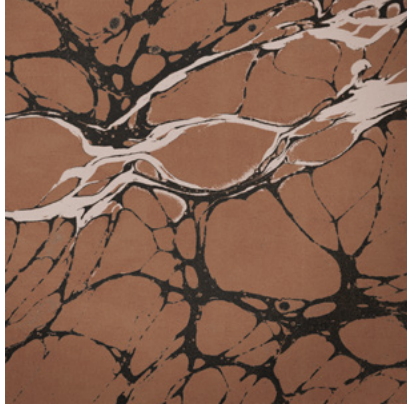

Calico

NIGHT

Tear Sheet

Night is an exploration of the duality of darkness and light.

BRICK

COPPER

ECRU

GLAZE

INDIGO

PERIDOT

ROYAL

SLATE

Night Copper

Suitable for residential and commercial projects

COLOR
Copper

STOCK
Made to order