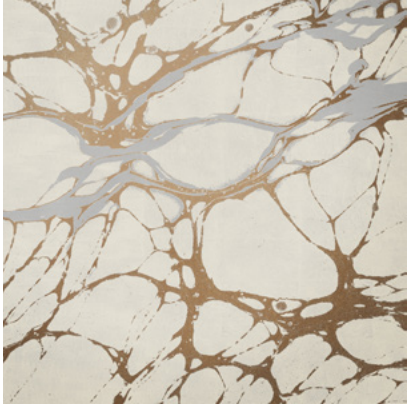

Calico

NIGHT

Tear Sheet

Night is an exploration of the duality of darkness and light.

BRICK

COPPER

ECRU

GLAZE

INDIGO

PERIDOT

ROYAL

SLATE

Night Copper

Suitable for residential and commercial projects

COLOR
Copper

STOCK
Made to order

ORIGIN
USA

DISCLAIMER
Panel maps represent mural artwork only. Reference the physical sample for color and texture.

PANEL WIDTH
51" / 1295 mm trimmed

FLAMMABILITY
ASTM E84 Adhered Class A

DETAILS
Custom options available