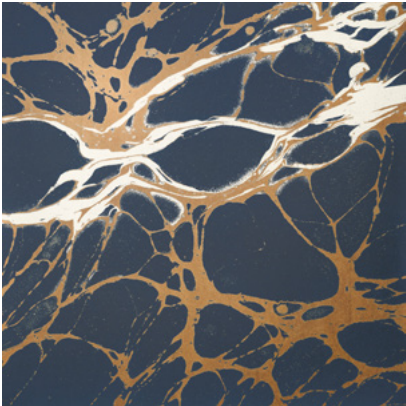

Calico

NIGHT

Tear Sheet

Night is an exploration of the duality of darkness and light.

BRICK

COPPER

ECRU

GLAZE

INDIGO

PERIDOT

ROYAL

SLATE

Night Copper

Suitable for residential and commercial projects

COLOR
Copper

STOCK
Made to order