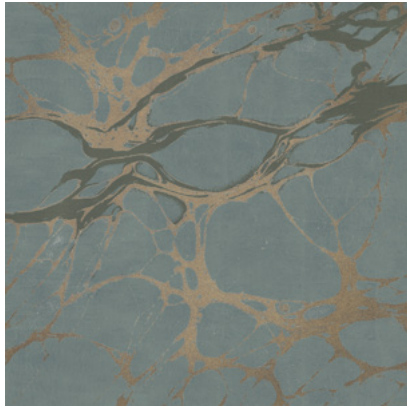

Calico

NIGHT

Tear Sheet

Night is an exploration of the duality of darkness and light.

BRICK

COPPER

ECRU

GLAZE

INDIGO

PERIDOT

ROYAL

SLATE

Night Copper

Suitable for residential and commercial projects

COLOR
Copper

STOCK
Made to order